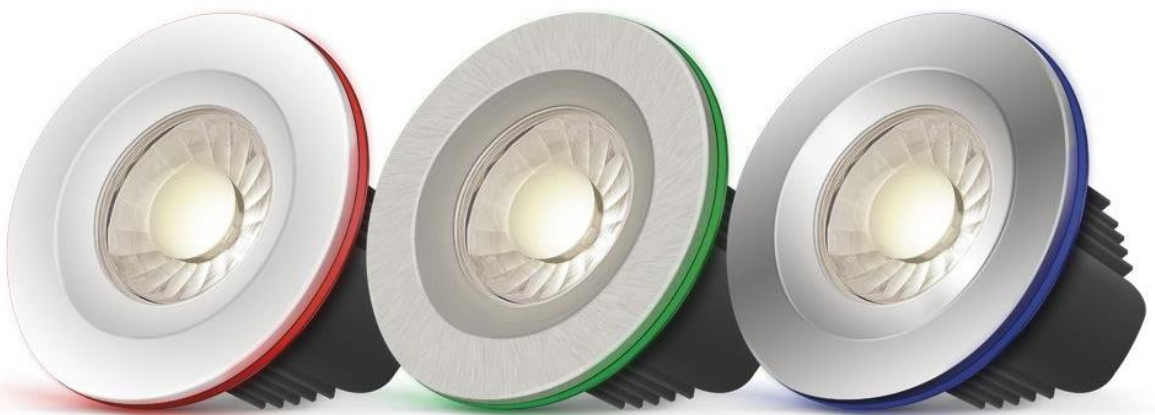

LUMENLINKS LTD 

IRIS APP CONTROLLED LED DOWNLIGHT
WITH STUNNING AMBIENT GLOW LIGHTING

Light Every Mood

Bring your environment to life with iris

Choose whichever scene you want from your iPhone then just use your switch as normal

One for One Replacement Easy to retrofit and set up

Great for Bedrooms Bathrooms Kitchens Living Rooms Hallways hospitality

Total Flexibility

Specification

Input Voltage	220-240V/50Hz	Dimming	Yes Via App
Total Power	10w	Communication	Bluetooth Mesh
Connection	Push Connector	Beam Angle	60
Main Light Colour	2600-6500k	Size	90x60mm
Main Light Output	550 Lms	cut-out	70-75mm
CRI	>82	IP Rating	IP65 (Facia)
Halo Light Colour	RGB	Warranty	5 Years

Functionality

Free App Control	Set your own groups for max control
Select any tuneable white main light	Individually addressable
Select from 16 Colour option on halo	Main light and Halo both Dimmerable
Have main light on Halo on or both	IES Files available on request
Preselect able timed programmes via app	Fire Rated
Comes with standard 3 interchangeable Bezels Black White Chrome	Can work the halo in unison with LED Ribbon or RGB Profiles
Superbeam option	Share function for the family

Super Beam Option To Increase Halo Effect In Larger Spaces