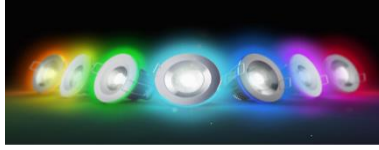

LUMENLINKS LTD 

IRIS APP CONTROLLED LED DOWNLIGHT
WITH STUNNING AMBIENT GLOW LIGHTING

Light Every Mood

Bring your environment to life with iris

Choose whichever scene you want from your iPhone then just use your switch as normal

One for One Replacement Easy to retrofit and set up

Great for Bedrooms Bathrooms Kitchens Living Rooms Hallways hospitality

Total Flexibility

Specification

Input Voltage	220-240V/50Hz	Dimming	Yes Via App
Total Power	10w	Communication	Bluetooth Mesh
Connection	Push Connector	Beam Angle	60
Main Light Colour	2600-6500k	Size	90x60mm
Main Light Output	550 Lms	cut-out	70-75mm
CRI	>82	IP Rating	IP65 (Facia)
Halo Light Colour	RGB	Warranty	5 Years

Functionality

Free App Control	Set your own groups for max control
Select any tuneable white main light	Individually addressable
Select from 16 Colour option on halo	Main light and Halo both Dimmerable
Have main light on Halo on or both	IES Files available on request
Preselect able timed programmes via app	Fire Rated
Comes with standard 3 interchangeable Bezels Black White Chrome	Can work the halo in unison with LED Ribbon or RGB Profiles
Superbeam option	Share function for the family

Super Beam Option To Increase Halo Effect In Larger Spaces