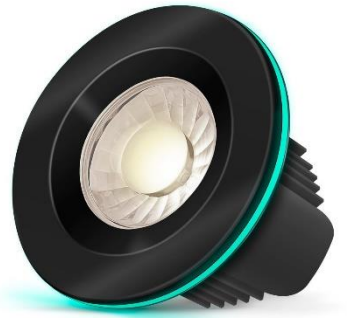

LUMENLINKS LTD 

IRIS APP CONTROLLED LED DOWNLIGHT
WITH STUNNING AMBIENT GLOW LIGHTING

Light Every Mood

Bring your environment to life with iris

Choose whichever scene you want from your iPhone then just use your switch as normal

One for One Replacement Easy to retrofit and set up

Great for Bedrooms Bathrooms Kitchens Living Rooms Hallways hospitality

Total Flexibility

Specification

Input Voltage	220-240V/50Hz	Dimming	Yes Via App
Total Power	10w	Communication	Bluetooth Mesh
Connection	Push Connector	Beam Angle	60
Main Light Colour	2600-6500k	Size	90x60mm
Main Light Output	550 Lms	cut-out	70-75mm
CRI	>82	IP Rating	IP65 (Facia)
Halo Light Colour	RGB	Warranty	5 Years

Functionality

Free App Control	Set your own groups for max control
Select any tuneable white main light	Individually addressable
Select from 16 Colour option on halo	Main light and Halo both Dimmerable
Have main light on Halo on or both	IES Files available on request
Preselect able timed programmes via app	Fire Rated
Comes with standard 3 interchangeable Bezels Black White Chrome	Can work the halo in unison with LED Ribbon or RGB Profiles
Superbeam option	Share function for the family

Super Beam Option To Increase Halo Effect In Larger Spaces