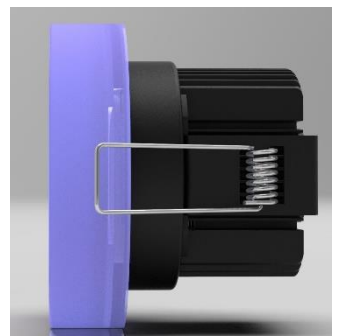

One for One Replacement Easy to retrofit and set up

Great for Bedrooms Bathrooms Kitchens Living Rooms Hallways hospitality

Total Flexibility

Specification

Input Voltage	220-240V/50Hz	Dimming	Yes Via App
Total Power	10w	Communication	Bluetooth Mesh
Connection	Push Connector	Beam Angle	60
Main Light Colour	2600-6500k	Size	90x60mm
Main Light Output	550 Lms	cut-out	70-75mm
CRI	>82	IP Rating	IP65 (Facia)
Halo Light Colour	RGB	Warranty	5 Years

Functionality

Free App Control	Set your own groups for max control
Select any tuneable white main light	Individually addressable
Select from 16 Colour option on halo	Main light and Halo both Dimmerable
Have main light on Halo on or both	IES Files available on request
Preselect able timed programmes via app	Fire Rated
Comes with standard 3 interchangeable Bezels Black White Chrome	Can work the halo in unison with LED Ribbon or RGB Profiles
Superbeam option	Share function for the family

Super Beam Option To Increase Halo Effect In Larger Spaces